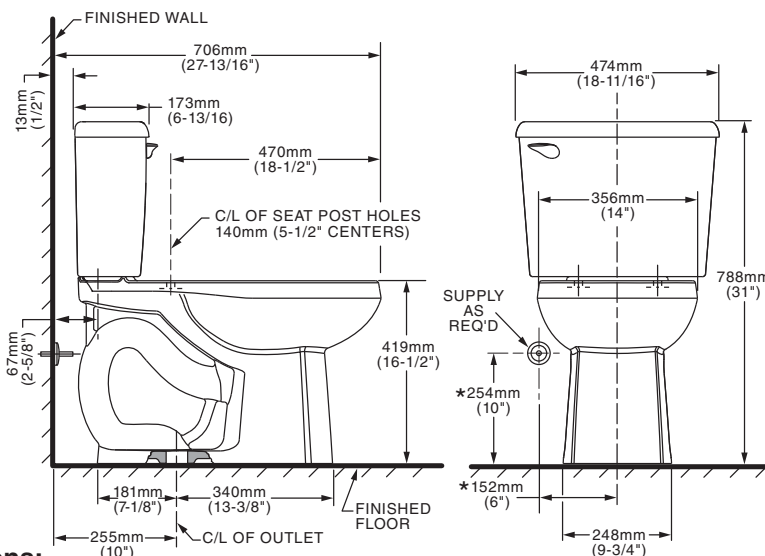

**COLONY® RIGHT HEIGHT®  
ELONGATED 10" ROUGH TOILET**  
VITREOUS CHINA

**COLONY® RIGHT HEIGHT® ELONGATED  
10" ROUGH TOILET**

**221AB.004**

- Vitreous china
- Low consumption (6.0 Lpf/1.6 gpf)
- PowerWash® rim scrubs bowl with each flush
- Includes color match bowl caps
- 2" flush valve
- 2" trapway
- 16-1/2" rim height for accessible applications
- 10" (254mm) rough-in
- Generous 9" x 8" water surface area
- Color matched trip lever is supplied
- 2 year warranty

**3251A.101** Right Height® Elongated Bowl

**4192B.004** Tank

**Nominal Dimensions:**

706 x 474 x 788mm  
(27-13/16" x 18-11/16" x 31")

Fixture only, seat and supply sold separately

**Compliance Certifications -**

**Meets or Exceeds the Following Specifications:**

- ASME A112.19.2-2008/CSA B45.1-08 for Vitreous China Fixtures

**NOTES:**

THIS TOILET IS DESIGNED TO ROUGH-IN AT A MINIMUM DIMENSION OF 254MM (10") FROM FINISHED WALL TO C/L OF OUTLET. SUPPLY NOT INCLUDED WITH FIXTURE AND MUST BE ORDERED SEPARATELY. \* DIMENSION SHOWN FOR LOCATION OF SUPPLY IS SUGGESTED.

**IMPORTANT:** Dimensions of fixtures are nominal and may vary within the range of tolerances established by ANSI Standard A112.19.2. These measurements are subject to change or cancellation. No responsibility is assumed for use of superseded or voided pages.