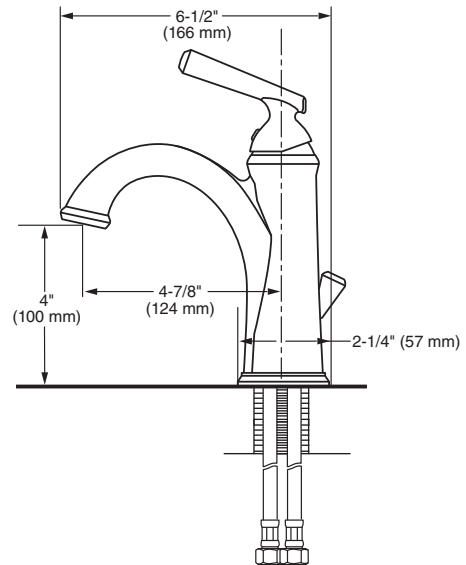

**MODEL NUMBER:**

- ☐ 9053101.295 Brushed Nickel finish. SKU# 534-266.
- ☐ 9053101.278 Legacy Bronze finish. SKU# 534-267.

**Guaranteed Not To Leak**  
CERAMIC DISC VALVE

Reliable For Life

**Beautiful & Tough**  
TARNISH, SCRATCH AND  
CORROSION RESISTANT FINISH

**GENERAL DESCRIPTION:**

Centerset lavatory faucet on 4" centers. 1/4 turn washerless ceramic disc valve cartridge. Durable non-metal water ways. Metal body and metal lever handle. Drain body with 1-1/4 inch (32 mm) tail piece. 1.2 gpm/4.5 L/min. maximum flow rate.

**SUGGESTED SPECIFICATION:**

1-Handle 4" lavatory faucet shall feature metal spout. Shall also feature 1/4 turn washerless ceramic disc valve cartridge. Shall also feature a non-metal drain body. Fitting shall be American Standard Model # 9053101.295, SKU# 534-266. Model # 9053101.278, SKU# 534-267.

**CODES AND STANDARDS**

These products meet or exceed the following codes and standards:

- ANSI A117.1**
- ASME A112.18.1**
- CSA B125.1**
- NSF 61/Section 9**
- NSF 372**

Product Number	Description
9053101.295	1-Handle 4" lavatory faucet. Metal lever handle. Pop-up drain. Brushed Nickel finish. SKU #534-266.
9053101.278	1-Handle 4" lavatory faucet. Metal lever handle. Pop-up drain. Legacy Bronze finish. SKU #534-267.