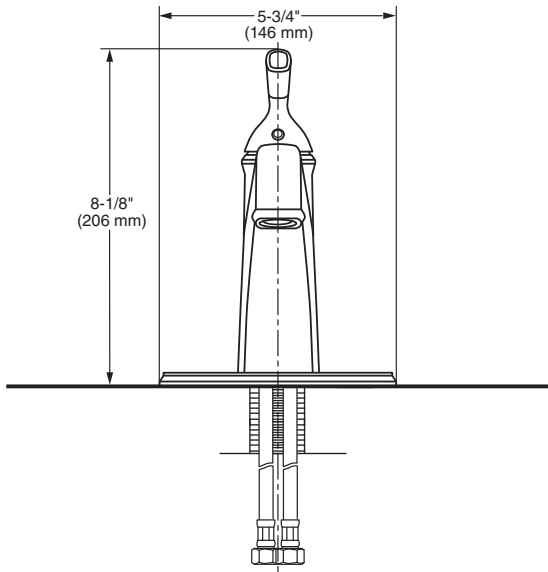

Guaranteed Not To Leak
CERAMIC DISC VALVE

Reliable For Life

Beautiful & Tough
TARNISH, SCRATCH AND
CORROSION RESISTANT FINISH

Reliable For Life

Supply Lines Included

Reliable For Life

Effortless elegance, leading-edge style and thoughtful innovation combine to make American Standard faucets and accessories the perfect choice for those who are unwilling to sacrifice style for performance.

GENERAL DESCRIPTION:

Centerset lavatory faucet on 4" centers. 1/4 turn washerless ceramic disc valve cartridge. Durable non-metal water ways. Metal body and metal lever handle. Drain body with 1-1/4 inch (32 mm) tail piece. 1.2 gpm/4.5 L/min. maximum flow rate.

PRODUCT FEATURES:

- Durable - Easy to clean.
- Ceramic Disc Valve Cartridge: Assures a lifetime of smooth handle operation and drip-free performance.
- Supply lines included.
- Lead Free: Faucet contains ≤0.25% total lead content by weighted average.
- Choice of Finishes: Brushed Nickel or Legacy Bronze.

SUGGESTED SPECIFICATION:

1-Handle 4" lavatory faucet shall feature metal spout. Shall also feature 1/4 turn washerless ceramic disc valve cartridge. Shall also feature a non-metal drain body. Fitting shall be American Standard Model # 9053101.295, SKU# 534-266. Model # 9053101.278, SKU# 534-267.