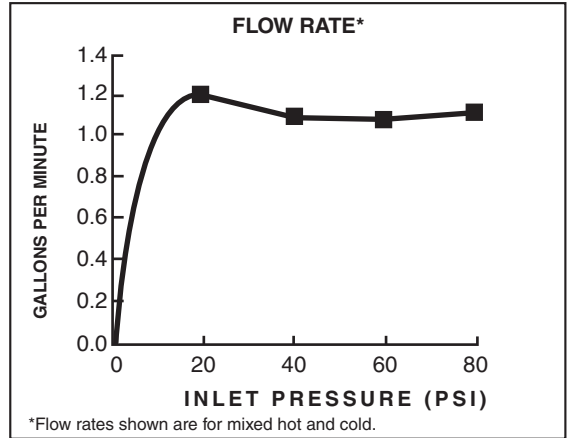

CODES AND STANDARDS

These products meet or exceed the following codes and standards:

- **ANSI A117.1**
- **ASME A112.18.1**
- **CSA B125.1**
- **NSF 61/Section 9**
- **NSF 372**

Product Number	Description
9053101.295	1-Handle 4" lavatory faucet. Metal lever handle. Pop-up drain. Brushed Nickel finish. SKU #534-266.
9053101.278	1-Handle 4" lavatory faucet. Metal lever handle. Pop-up drain. Legacy Bronze finish. SKU #534-267.

Meets the American Disabilities Act Guidelines **ANSI A117.1** Requirements for the physically challenged.