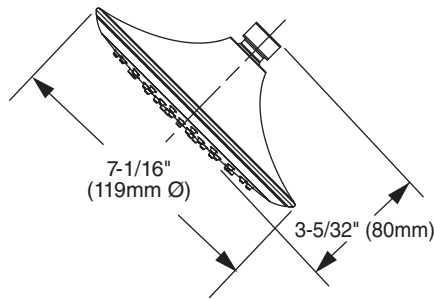

**MODEL NUMBER:**

☐ 1660.604 Fluent Showerhead Only

**GENERAL DESCRIPTION:**

Single function showerhead. Full spray pattern. Brass ball joint. Easy clean spray nozzles. 2.5gpm/9.5L/min. maximum flow rate.

Showerhead shall have 1 spray pattern and brass ball joint. Fitting shall be American Standard Model # 1660.604.\_\_\_\_.

**CODES AND STANDARDS**

These products meet or exceed the following codes and standards:

**ASME A112.18.1  
CSA 125.1**

Product Number	Description	Finishes		
		Polished Chrome	Oil Rubbed Bronze	PVD Satin Nickel
		002	224	295
1660.604	Fluent Showerhead Only			

Showerhead Accessories	
Product Number	Description
1660.240	Standard Shower Arm and Flange 
1660.241	Modern Shower Arm and Flange 
1660.242	Square Cast Shower Arm 