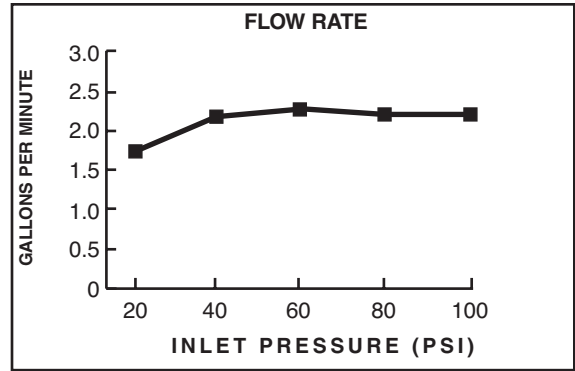

CODES AND STANDARDS

These products meet or exceed the following codes and standards:

**ASME A112.18.1
CSA 125.1**

Product Number	Description	Finishes		
		Polished Chrome	Oil Rubbed Bronze	PVD Satin Nickel
		002	224	295
1660.604	Fluent Showerhead Only			

Showerhead Accessories	
Product Number	Description
1660.240	Standard Shower Arm and Flange
1660.241	Modern Shower Arm and Flange
1660.242	Square Cast Shower Arm