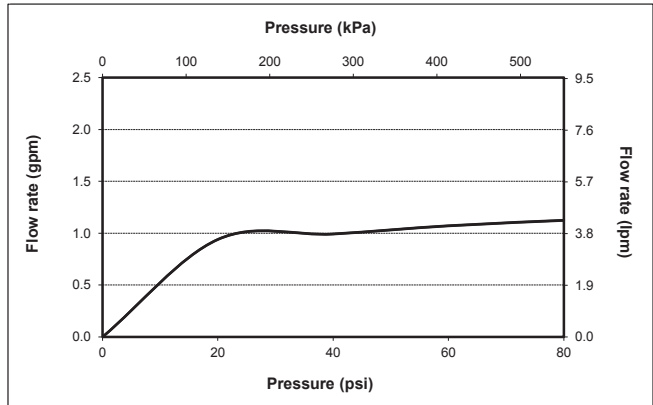

TL930DD

Lloyd® Widespread Lavatory Faucet

SPECIFICATIONS

- Warranty: Lifetime Limited Warranty (Residential Use)
  One Year (Commercial Use)
- Material: Brass
- Maximum Flow Rate: 1.2 gpm (4.5 lpm)
- Shipping Weight: 8.6 lbs.
- Shipping Dimensions: 14-1/4" L x 12-1/4" W x 2-3/4" H

TOTO®

These dimensions and specifications are subject to change without notice