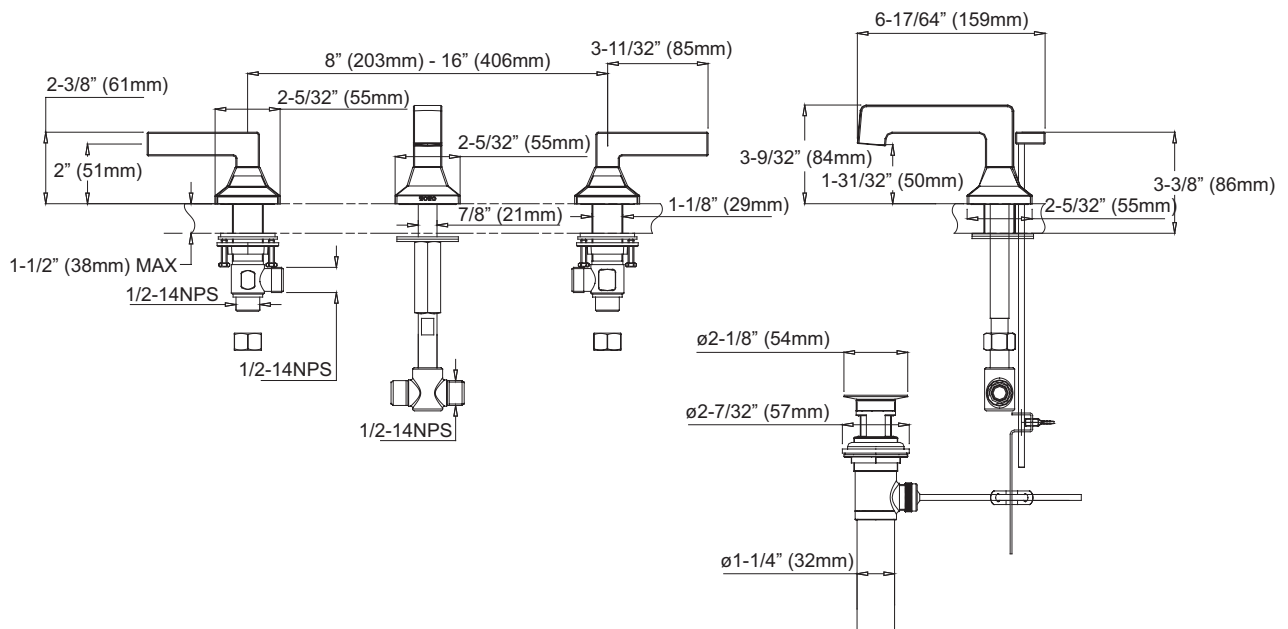

### PRODUCT SPECIFICATION

The widespread lavatory faucet shall have a maximum flow rate of 1.2 gpm (4.5 lpm). Product shall have lever handles. Product shall have a solid brass construction. Product shall have a ceramic disk valve cartridge. Product shall accommodate 8"-16" spread. Product shall include metal pop-up drain assembly. Product shall be TOTO Model TL930DD12#CP.

### SPECIFICATIONS

- Warranty: Lifetime Limited Warranty (Residential Use)  
One Year (Commercial Use)
- Material: Brass
- Maximum Flow Rate: 1.2 gpm (4.5 lpm)
- Shipping Weight: 8.6 lbs.
- Shipping Dimensions: 14-1/4" L x 12-1/4" W x 2-3/4" H