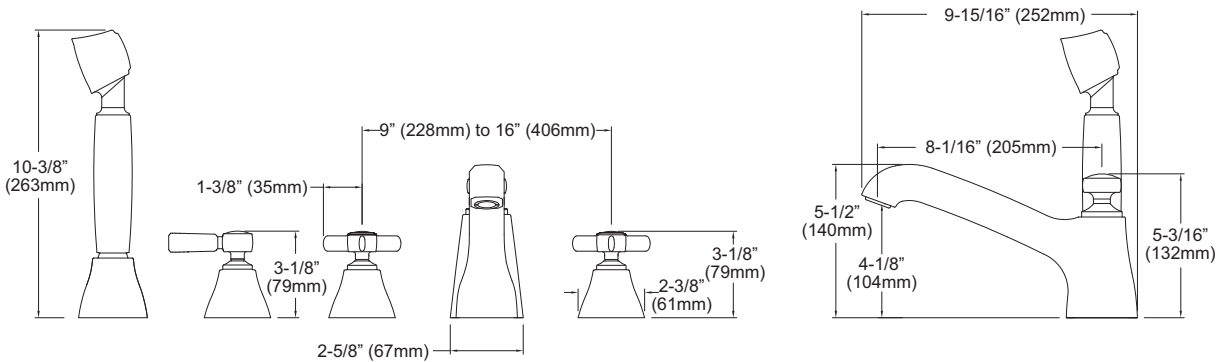

TB970S

Guinevere® 5 Hole Deck Bath Trim with Handsh

SPECIFICATIONS

- Warranty: Lifetime Limited Warranty (Residential Use)
  One Year (Oil Rubbed Bronze)
  One Year (Commercial Use)
- Material: Brass
- Shipping Weight: 13.3 lbs.
- Shipping Dimensions: 22"L x 14-1/2"W x 11-3/4"H

INSTALLATION NOTES

VALVE REQUIRED:
Guinevere® 5 hole deck bath valve with cross handles, model TB7F, sold separately.

IMPORTANT NOTE: This valve/trim can only be installed in a built-up deck. It cannot be installed on pre-finished deck or on tub rim.

TOTO®

These dimensions and specifications are subject to change without notice