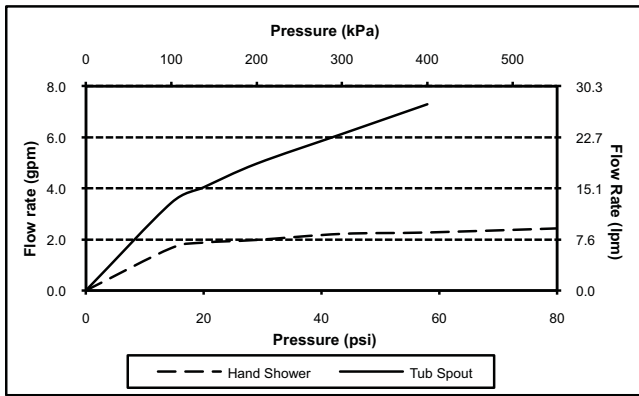

TB970S

Guinevere® 5 Hole Deck Bath Trim with Handsh

SPECIFICATIONS

- Warranty: Lifetime Limited Warranty (Residential Use)
  One Year (Oil Rubbed Bronze)
  One Year (Commercial Use)
- Material: Brass
- Shipping Weight: 13.3 lbs.
- Shipping Dimensions: 22"L x 14-1/2"W x 11-3/4"H

INSTALLATION NOTES

VALVE REQUIRED:
Guinevere® 5 hole deck bath valve with cross handles, model TB7F, sold separately.

IMPORTANT NOTE: This valve/trim can only be installed in a built-up deck. It cannot be installed on pre-finished deck or on tub rim.

TOTO®

These dimensions and specifications are subject to change without notice