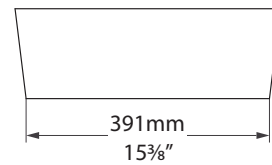

Collections connexes / Colecciones relacionadas

ios

Tubo faucet

ios 80

VB-IOS-80-NO / VB-IOS80-xx-NO

Top view

Front view

Side view

Section AA

*All measurements subject to +/-5% tolerance