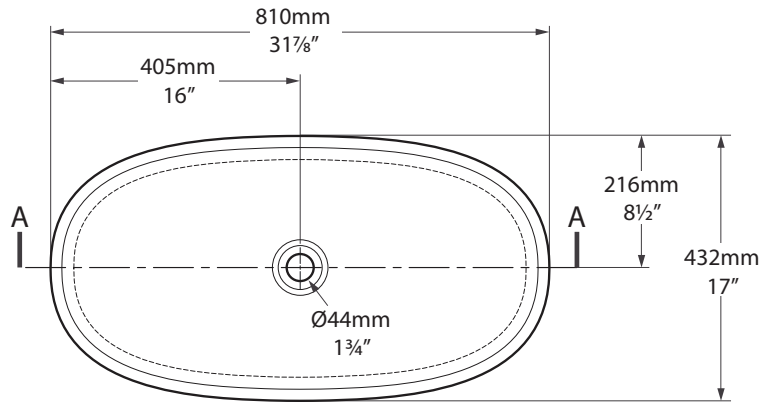

Collections connexes / Colecciones relacionadas

ios

Tubo faucet

ios 80

VB-IOS-80-NO / VB-IOS80-xx-NO

Top view

Front view

Side view

Section AA

*All measurements subject to +/-5% tolerance