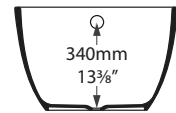

Cabrits

CAB-N-xx-OF

victoria  albert®

volcanic limestone baths

Top view

Front view

Side view

Section BB

Section CC

Section AA

*All measurements subject to +/-5% tolerance