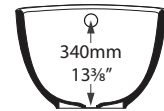

Cabrits

CAB-N-xx-OF

victoria  albert®

volcanic limestone baths

Top view

Front view

Side view

Section BB

Section CC

Section AA

*All measurements subject to +/-5% tolerance