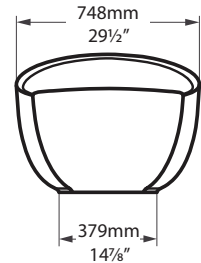

Cabrits

CAB-N-xx-OF

victoria  albert®

volcanic limestone baths

Top view

Front view

Side view

Section BB

Section CC

Section AA

*All measurements subject to +/-5% tolerance