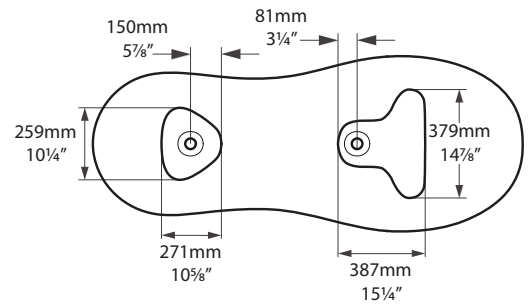

Cabrits

CAB-N-xx-OF

victoria  albert®

volcanic limestone baths

Top view

Front view

Side view

Section BB

Section CC

Section AA

*All measurements subject to +/-5% tolerance