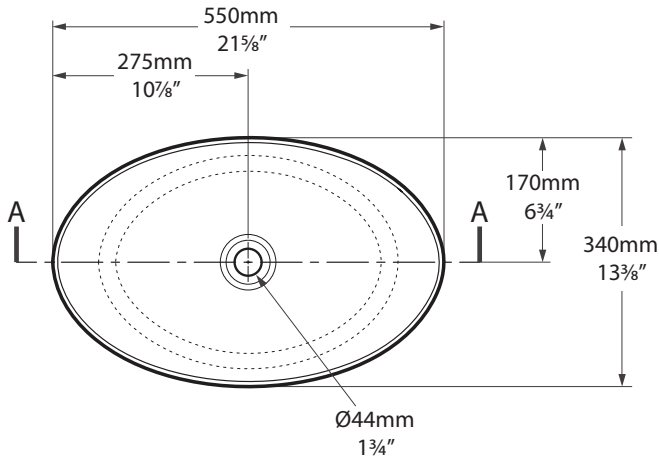

Collections connexes / Colecciones relacionadas

Amalfi

Tubo faucet

Amalfi 55

VB-AML-55-NO / VB-AML55-xx-NO

Top view

Front view

Side view

Section AA

*All measurements subject to +/-5% tolerance