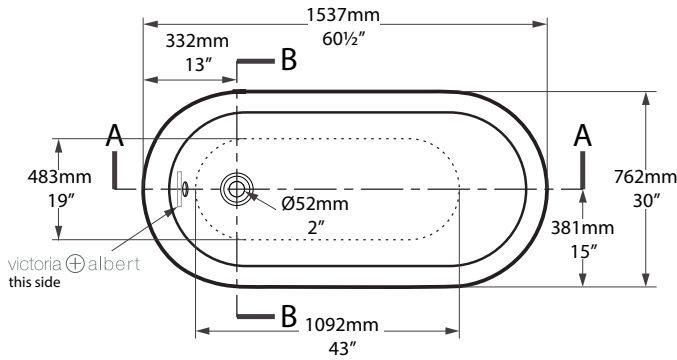

Shropshire

SHR-N-xx-OF

victoria albert®

volcanic limestone baths

Top view