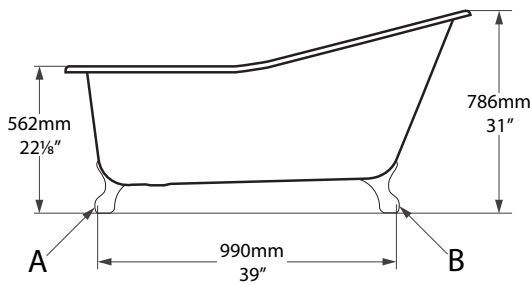

Shropshire

SHR-N-xx-OF

victoria albert®

volcanic limestone baths

Top view

Side view

Front view

Rim Detail

Section AA

Shown with STD-UNI waste kit

Section BB

Tap holes can be drilled by installer
Les trous de robinetterie peuvent être percés par l'installateur
Pueden ser perforados por el instalador

*All measurements subject to +/-5% tolerance

.dwg | .dxf | .skp www.vandabaths.com

VA/1181/05/March16