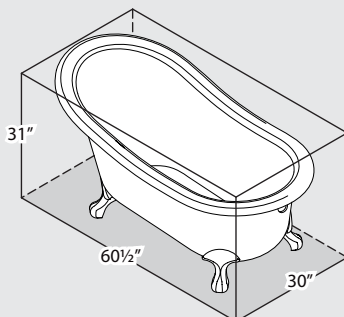

.dwg | .dxf | .skp www.vandabaths.com

VA/1181/05/March16