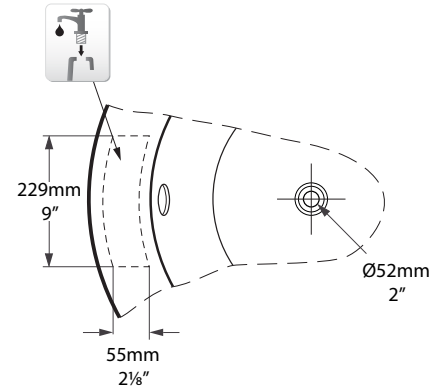

Shropshire

SHR-N-xx-OF

victoria albert®

volcanic limestone baths

Top view