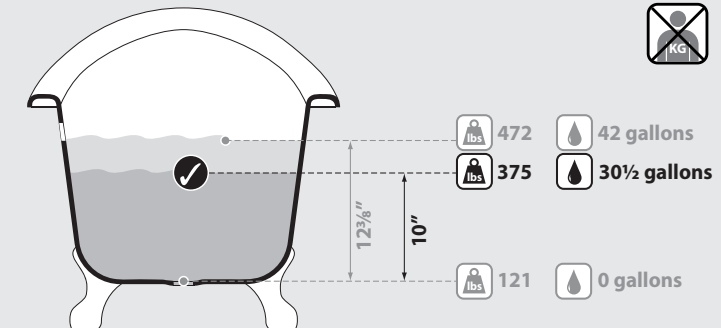

.dwg | .dxf | .skp www.vandabaths.com

VA/1181/05/March16