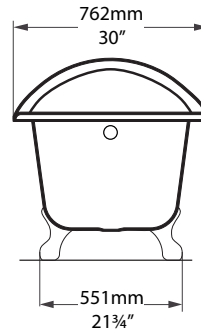

Shropshire

SHR-N-xx-OF

victoria albert®

volcanic limestone baths

Top view

Side view

Front view

Rim Detail

Section AA

Shown with STD-UNI waste kit

Section BB

Tap holes can be drilled by installer
Les trous de robinetterie peuvent être percés par l'installateur
Pueden ser perforados por el instalador

*All measurements subject to +/-5% tolerance

.dwg | .dxf | .skp www.vandabaths.com

VA/1181/05/March16