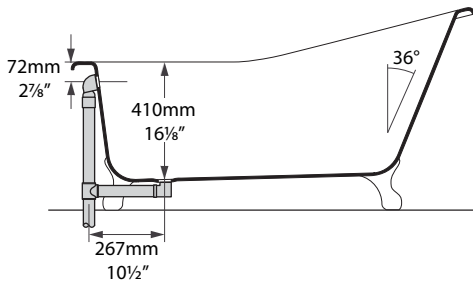

Section AA

Shown with STD-UNI waste kit