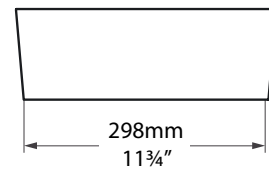

Collections connexes / Colecciones relacionadas

Edge

Florin faucet

Edge 45

VB-EDG-45-NO / VB-EDG45-xx-NO

Top view

Front view

Side view

Section AA

*All measurements subject to +/-5% tolerance