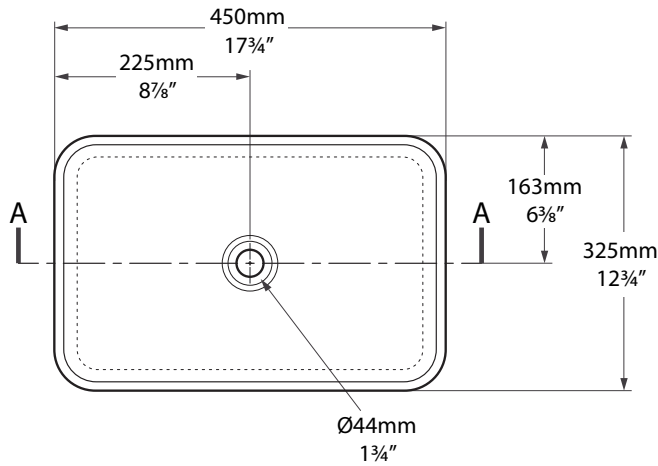

Collections connexes / Colecciones relacionadas

Edge

Florin faucet

Edge 45

VB-EDG-45-NO / VB-EDG45-xx-NO

Top view

Front view

Side view

Section AA

*All measurements subject to +/-5% tolerance