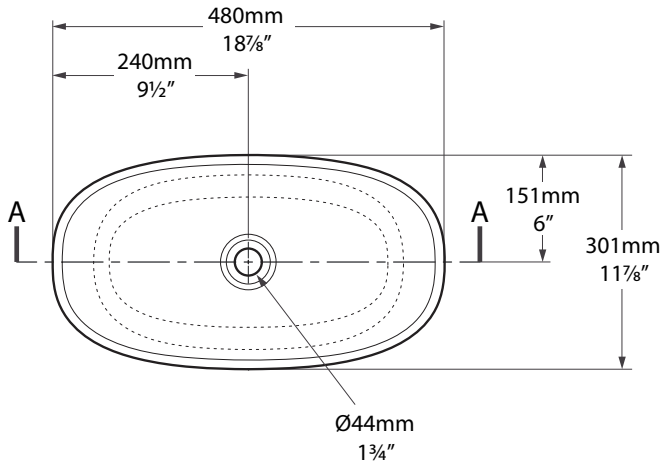

Collections connexes / Colecciones relacionadas

Barcelona

Tubo faucet

Barcelona 48

VB-BAR-48-NO / VB-BAR48-xx-NO

Top view

Front view

Side view

Section AA

*All measurements subject to +/-5% tolerance