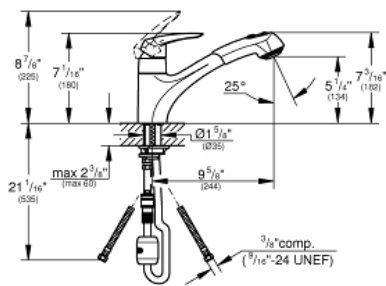

Product Description:
Single-lever sink mixer 1/2"

Standard Specification:

- Dual Spray Pull-Out
- Single hole installation
- GROHE SilkMove® ceramic cartridge
- Adjustable flow rate limiter
- Swivel cast spout with stop limiter
- SpeedClean® anti-lime system
- Locking Dual Spray Control - switches back and forth between regular flow and spray
- Stainless steel flex lines
- Quick installation system
- Single Lever Handle
- Spout Reach 9 5/8"
- Max Flow Rate: 1.75 gpm (6.6 L/min)