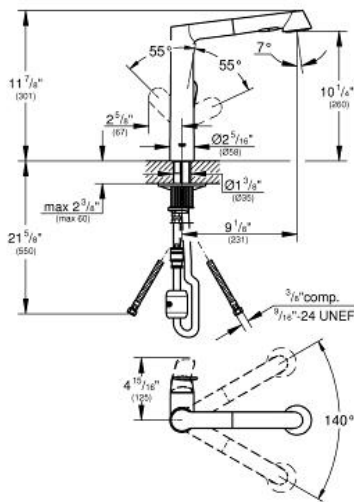

K7
Single-lever sink mixer 1/2"
MODEL # 32178000

Pure Freude an Wasser

GROHE America, Inc | 200 North Gary Avenue, Suite G, Roselle, IL 60172
Phone: +1 (800) 444-7643 | Fax: +1 (800) 225-2778 | us-customerservice@grohe.com

Product Description:
Single-lever sink mixer 1/2"

Standard Specification:

- Single hole installation
- GROHE StarLight® finish
- GROHE SilkMove 35 mm ceramic cartridge
- Pull-out Dual Spray Control - switches back and forth between regular flow and spray
- Locking Push Button Control - to switch from regular flow to spray
- Automatic return to aerator
- Adjustable flow rate limiter
- Swivel cast spout
- Metal lever handle
- Protected against backflow
- Stainless steel flex lines
- Quick installation system
- Max Flow Rate: 1.75 gpm (6.6 L/min)