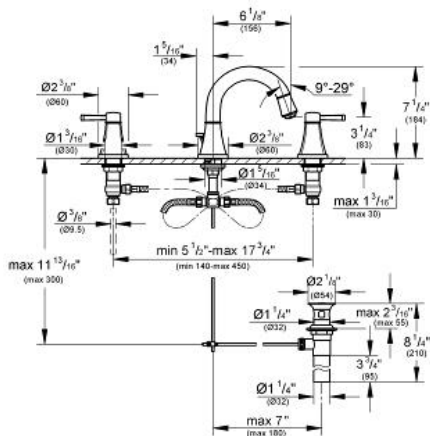

## Three-hole basin mixer 1/2" S-Size

MODEL # 20418000

GROHE America, Inc | 200 North Gary Avenue, Suite G, Roselle, IL 60172  
 Phone: +1 (800) 444-7643 | Fax: +1 (800) 225-2778 | us-customerservice@grohe.com

Pure Freude an Wasser

**Product Description:**  
 Three-hole basin mixer 1/2"  
 S-Size

- Standard Specification:**
- Valves hot/cold with 1/2" cartridge (90°)
  - GROHE StarLight® finish
  - GROHE EcoJoy® technology for less water and perfect flow
  - GROHE AquaGuide® adjustable aerator 5.7 l/min
  - 1 1/4" pop-up waste set
  - Max Flow Rate: 1.5 gpm (5.7 L/min)