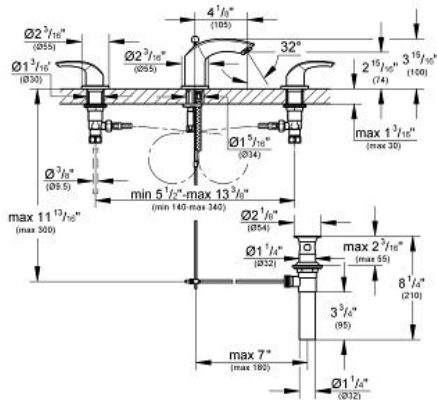

EUROSMART Three-hole basin mixer 1/2" S-Size

MODEL # 20294000

GROHE America, Inc | 200 North Gary Avenue, Suite G, Roselle, IL 60172
Phone: +1 (800) 444-7643 | Fax: +1 (800) 225-2778 | us-customerservice@grohe.com

Pure Freude an Wasser

Product Description:
Three-hole basin mixer 1/2"
S-Size

Standard Specification:

- GROHE EcoJoy® technology for less water and perfect flow
- GROHE StarLight® finish
- 1/2" ceramic cartridge (90° turn)
- 1 1/4" pop-up waste set
- GROHE QuickFix® installation system with centering support
- Max Flow Rate 1.5 gpm at 60 psi (5.7 L/min)
- Union nut with 7/16" drilling