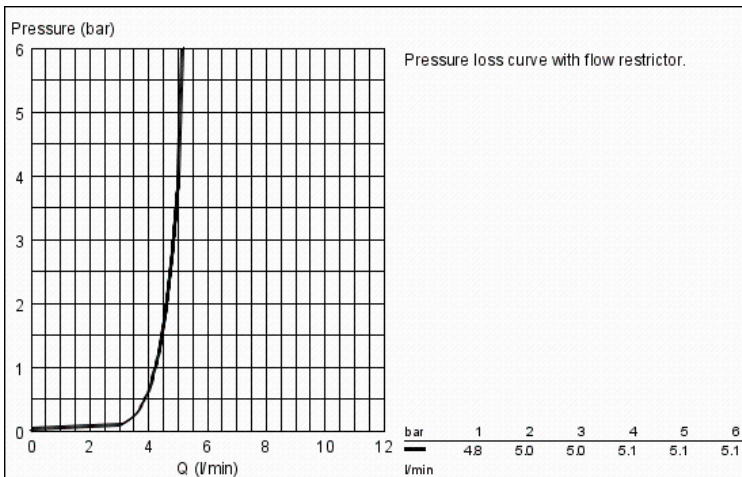

K4  
Single-lever sink mixer 1/2"  
MODEL # 3207100E

Pure Freude  
an Wasser

GROHE

**Product Description:**  
Single-lever sink mixer 1/2"

**Standard Specification:**  
extractable trigger spray Dual integrated  
high version  
single hole installation  
**GROHE EcoJoy** technology for less water and perfect flow  
**GROHE SilkMove** 35 mm ceramic cartridge  
**GROHE StarLight** chrome finish  
**GROHE RealSteel** product material (stainless steel body)  
adjustable flow rate limiter  
swivel tubular spout  
extractable pull out handspray integrated  
automatic returning  
integrated non-return valve  
diverter: mousseur/shower jet  
automatic return to mousseur  
**SpeedClean** anti-lime system  
flexible connection hoses  
rapid installation system  
protected against backflow  
coordinated K4 design  
variable handle positioning  
lever  
projection 232 mm  
GROHE WaterCare