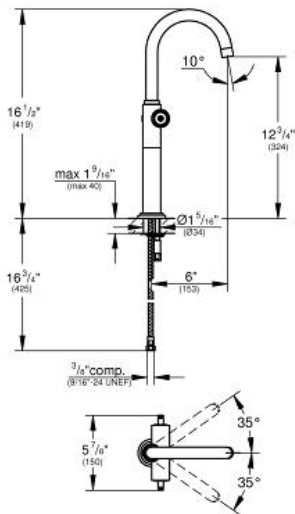

ATRIO

One-hole basin mixer, 1/2" XL-Size

MODEL # 21046

GROHE America, Inc | 200 North Gary Avenue, Suite G, Roselle, IL 60172
Phone: +1 (800) 444-7643 | Fax: +1 (800) 225-2778 | us-customerservice@grohe.com

Pure Freude an Wasser

Product Description:
One-hole basin mixer, 1/2"
XL-Size

Standard Specification:

- GROHE StarLight® finish
- GROHE SilkMove® ceramic cartridge
- GROHE WaterCare™
- For free-standing bath sinks
- Handles sold separately
- Max Flow Rate: 1.5 gpm (5.7 L/min)
- Less handles – order (18 026) or (18 027) (sold separately)