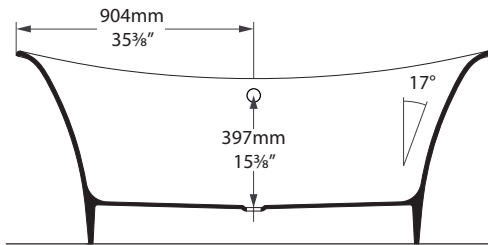

Section AA

*All measurements subject to +/-5% tolerance