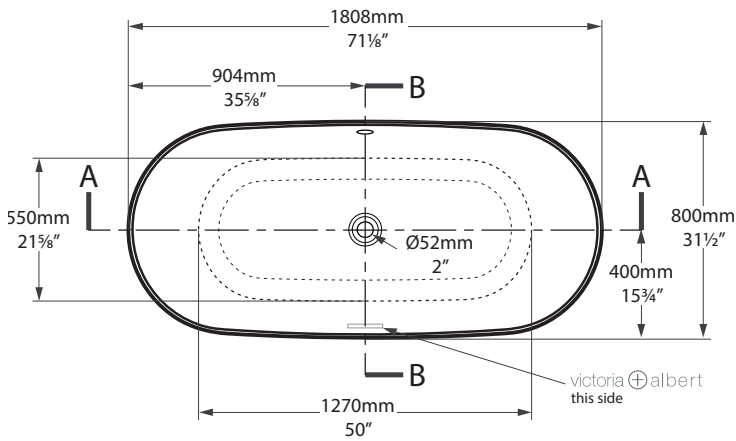

Toulouse

TOU-N-xx-OF / TOU-N-xx-NO

Top view

Front view