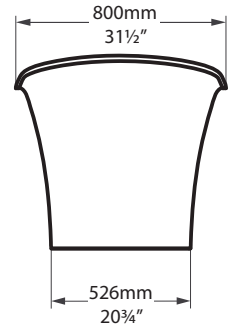

Toulouse

TOU-N-xx-OF / TOU-N-xx-NO

Top view

Front view

Side view

Section BB Shown with STD-UNI waste kit

Section AA

*All measurements subject to +/-5% tolerance

.dwg | .dxf | .skp www.vandabaths.com

VA/1181/05/March16