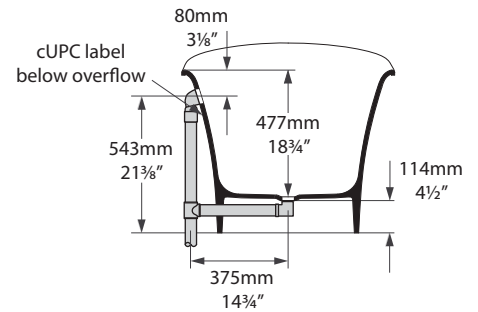

Section BB Shown with STD-UNI waste kit