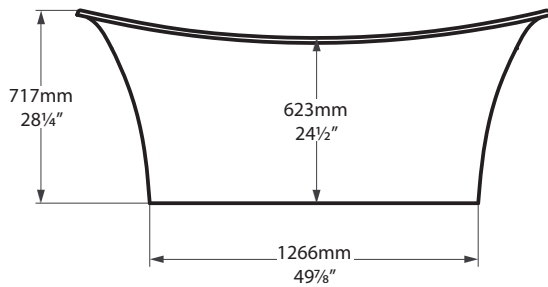

Toulouse

TOU-N-xx-OF / TOU-N-xx-NO

Top view

Front view

Side view

Section BB Shown with STD-UNI waste kit

Section AA

*All measurements subject to +/-5% tolerance

.dwg | .dxf | .skp www.vandabaths.com

VA/1181/05/March16