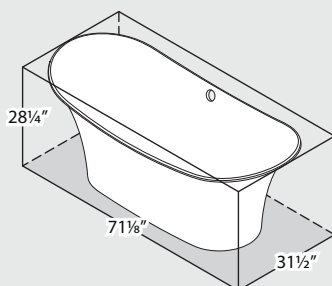

.dwg | .dxf | .skp www.vandabaths.com

VA/1181/05/March16