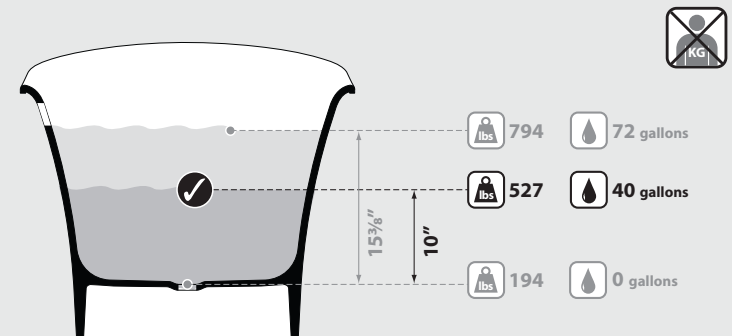

.dwg | .dxf | .skp www.vandabaths.com

VA/1181/05/March16