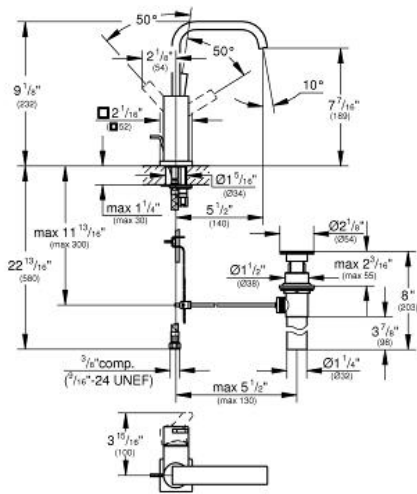

ALLURE

Single-lever basin mixer 1/2" L-Size

MODEL # 32128000

GROHE America, Inc | 200 North Gary Avenue, Suite G, Roselle, IL 60172
 Phone: +1 (800) 444-7643 | Fax: +1 (800) 225-2778 | us-customerservice@grohe.com

Pure Freude an Wasser

Product Description:
 Single-lever basin mixer 1/2"
 L-Size

Standard Specification:

- Single hole installation
- GROHE SilkMove 28 mm ceramic cartridge
- GROHE StarLight® finish
- U spout
- Flow control
- Stainless steel flex lines
- 1 1/4" pop-up waste set
- Quick installation system
- Flow restrictor (1.5 gpm)
- Max Flow Rate: 1.5 gpm (5.7 L/min)

Applicable Codes & Standards:

- Energy Policy Act of 1992
- NSF 61
- ASME A112.18.1/CSA B125.1
- US Federal and State material regulations
- EPA WaterSense®
- ICC/ANSI A117.1

Color:

- 32128000 000 chrome