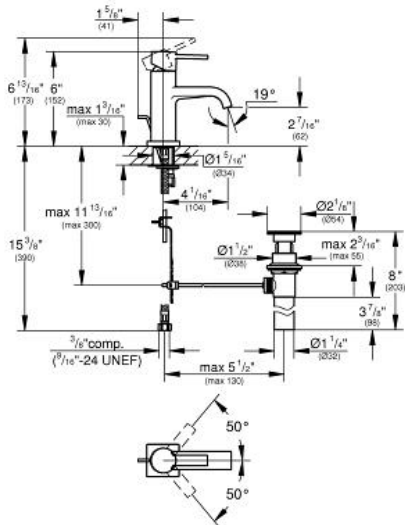

# ALLURE Lavatory Centerset M-Size

MODEL # 23077000

GROHE America, Inc | 200 North Gary Avenue, Suite G, Roselle, IL 60172  
Phone: +1 (800) 444-7643 | Fax: +1 (800) 225-2778 | us-customerservice@grohe.com

### Product Description: Lavatory Centerset M-Size

#### Standard Specification:

- GROHE EcoJoy® technology for less water and perfect flow
- Single hole installation
- GROHE SilkMove 28 mm ceramic cartridge
- GROHE StarLight® finish
- Flow control
- 1 1/4" pop-up waste set
- Stainless steel flex lines
- Quick installation system
- Flow restrictor (1.5 gpm)
- Max Flow Rate: 1.5 gpm (5.7 L/min)