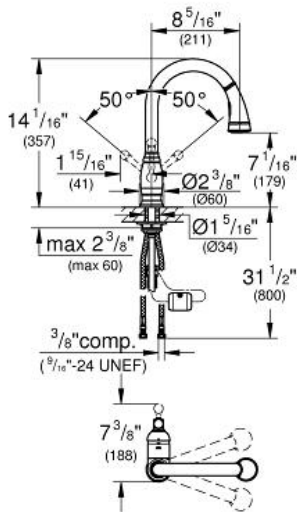

BRIDGEFORD  
Single-lever sink mixer 1/2"  
MODEL # 33870002

Pure Freude an Wasser

GROHE America, Inc | 200 North Gary Avenue, Suite G, Roselle, IL 60172  
Phone: +1 (800) 444-7643 | Fax: +1 (800) 225-2778 | us-customerservice@grohe.com

**Product Description:**  
Single-lever sink mixer 1/2"

**Standard Specification:**

- Single hole installation
- Swivel Spout
- Swivel area 360°
- Adjustable flow rate limiter
- **Pull-out Dual Spray Control** - switches back and forth between regular flow and spray
- **Automatic returning**
- **Integrated non-return valve**
- **Locking Push Button Control** - to switch from regular flow to spray
- **Automatic return to aerator**
- **Flexible hose connections**
- **Quick installation system**
- **Protected against backflow**
- **SpeedClean®** anti-lime system
- **GROHE SilkMove** 35 mm ceramic cartridge
- 8 1/4" Spout Reach
- Max Flow Rate: 1.75 gpm (6.6 L/min)